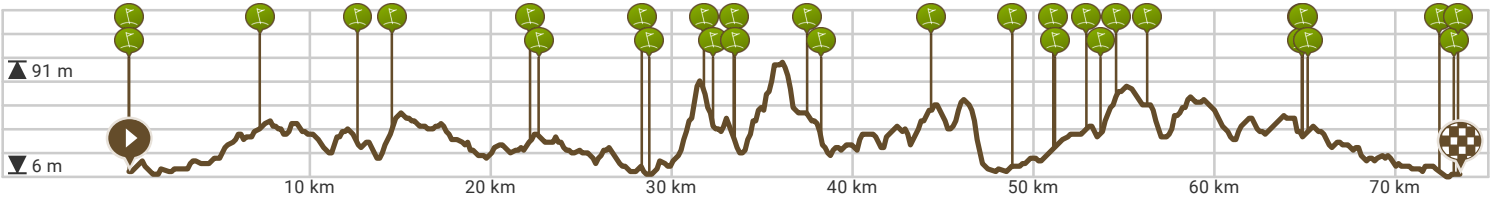

  **Pamel CD**

By HappyD

 Length: 73.5 km  
 Ascent: 518 m  
 difficulty level: 6/10

 Masmessesteenweg, N462, Wetteren, Belgium  
 Masmessesteenweg, N462, Wetteren, Belgium

View on mobile

Powered by  routeyou