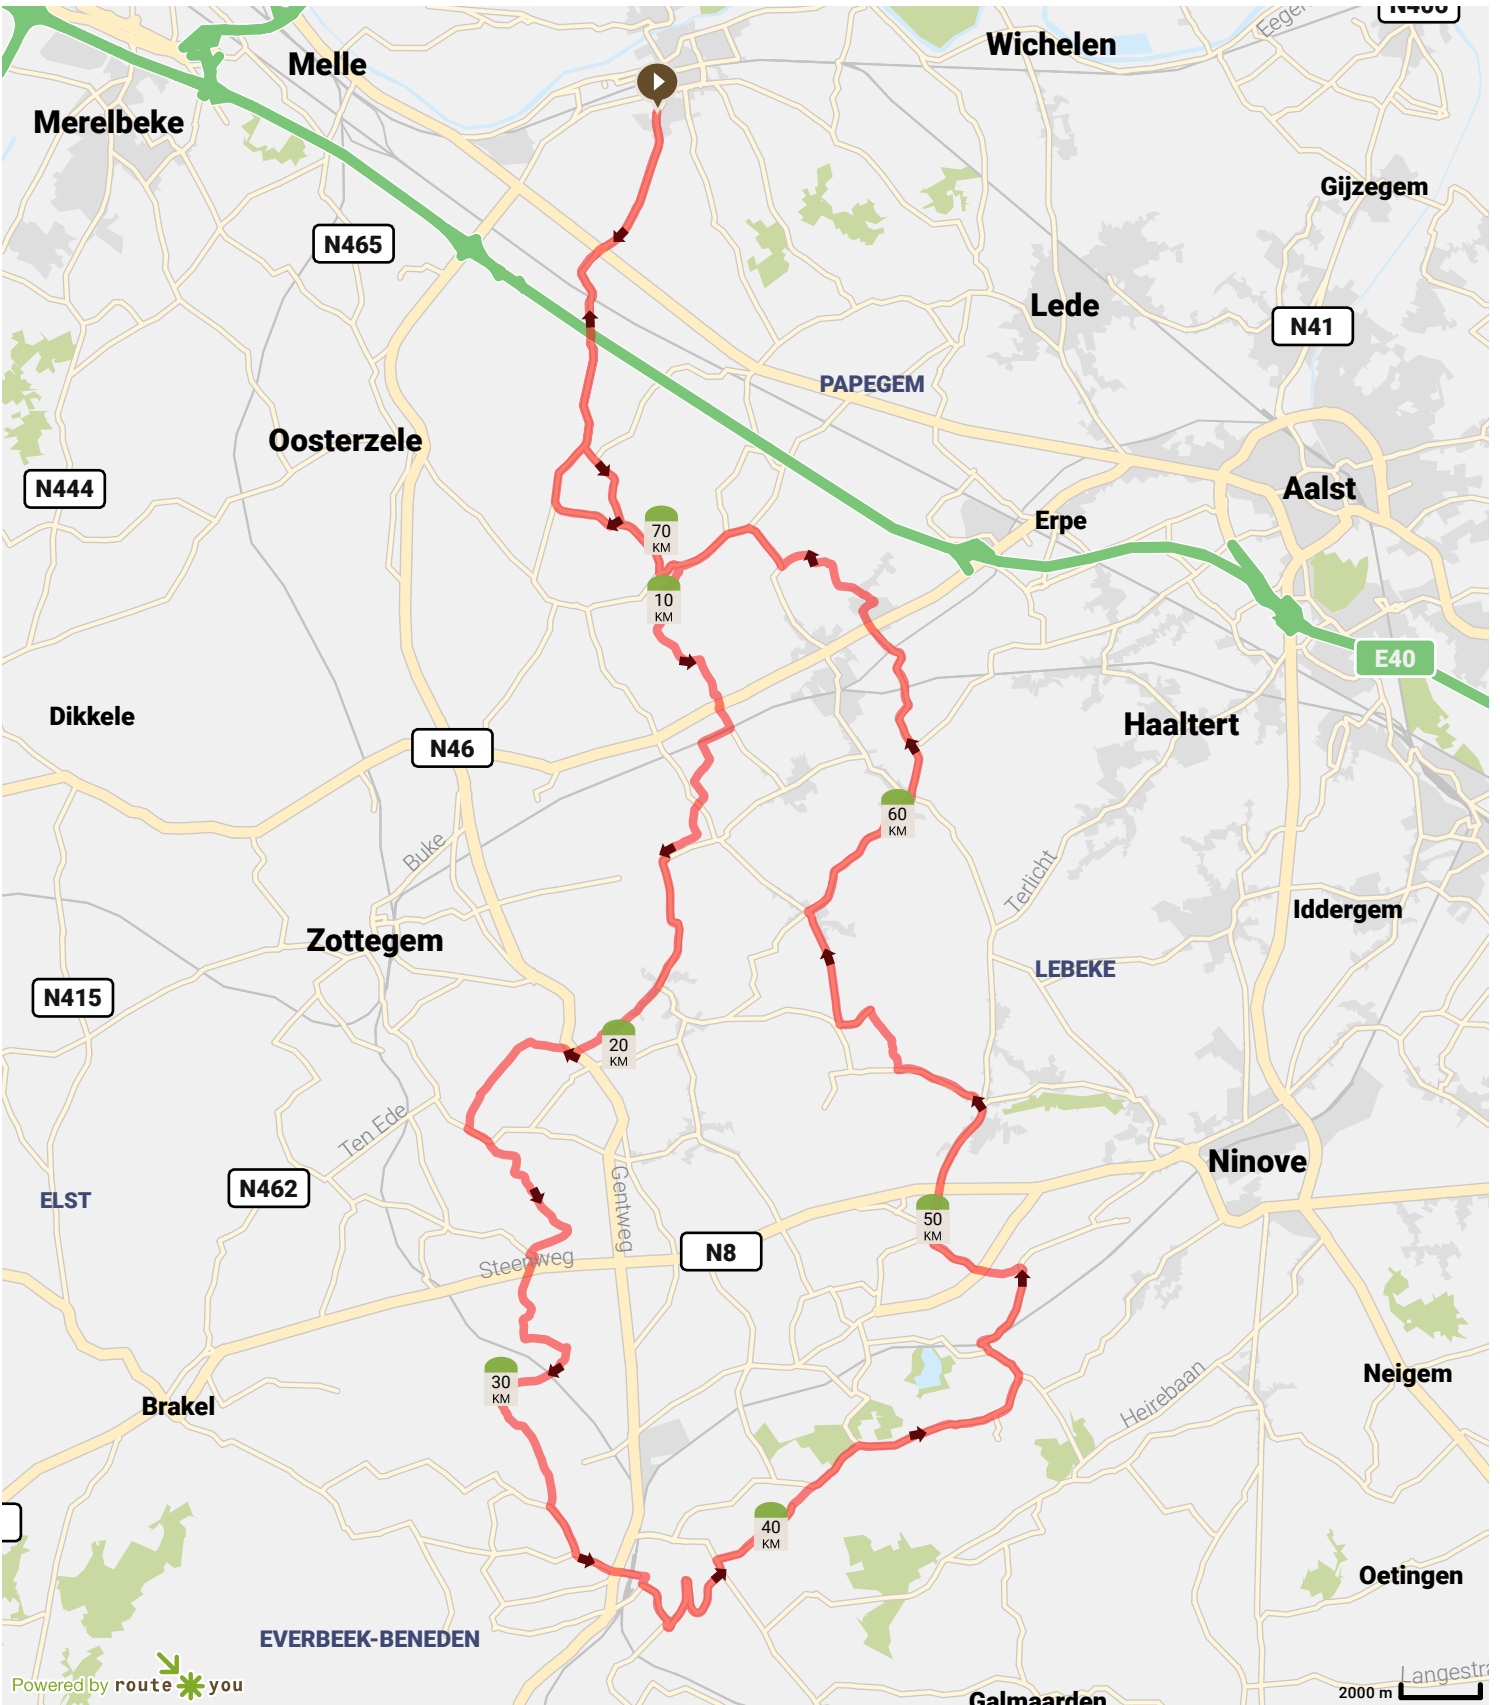

GERAADSBERGEN C

- Length: 78.95 km
- Ascent: 498 m
- difficulty level: 7/10

Powered by route you

Map Data: © OpenStreetMap Contributors; Cartography: © RouteYou

2000 m