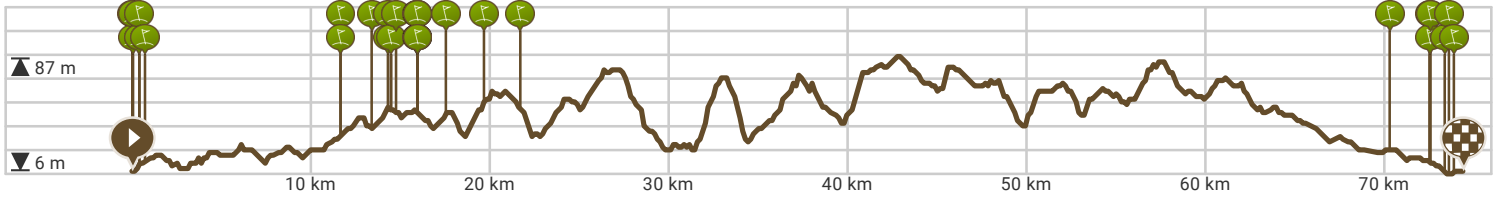

STEENHUIZE C

View on mobile

By HappyD

Length: 74.32 km

Ascent: 434 m

difficulty level: 6/10

Massemsesteenweg, N462, Wetteren, Belgium

Massemsesteenweg 48, 9260 Wetteren, Flanders, Belgium

Powered by **route you**

Map Data: © OpenStreetMap Contributors; Cartography: © RouteYou

Pollare 0 100 m