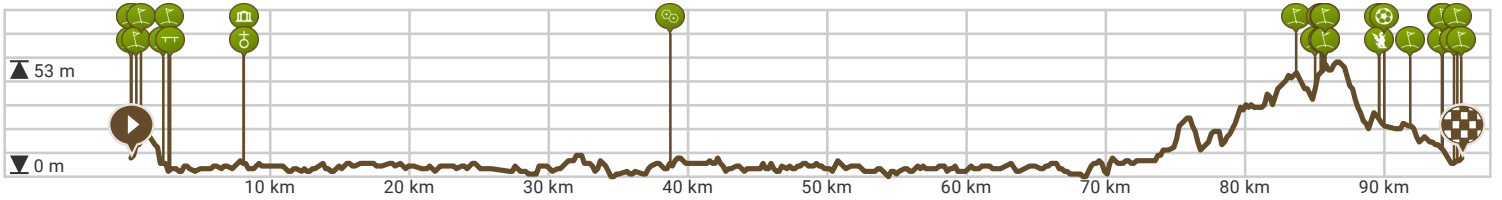

Sinaai AB Rit

Author: HappyD

Length: 95.47 km

Ascent: 207 m

difficulty level: 5/10

Massemsesteenweg, N462, Wetteren, Belgium

Massemsesteenweg, N462, Wetteren, Belgium

Powered by route you