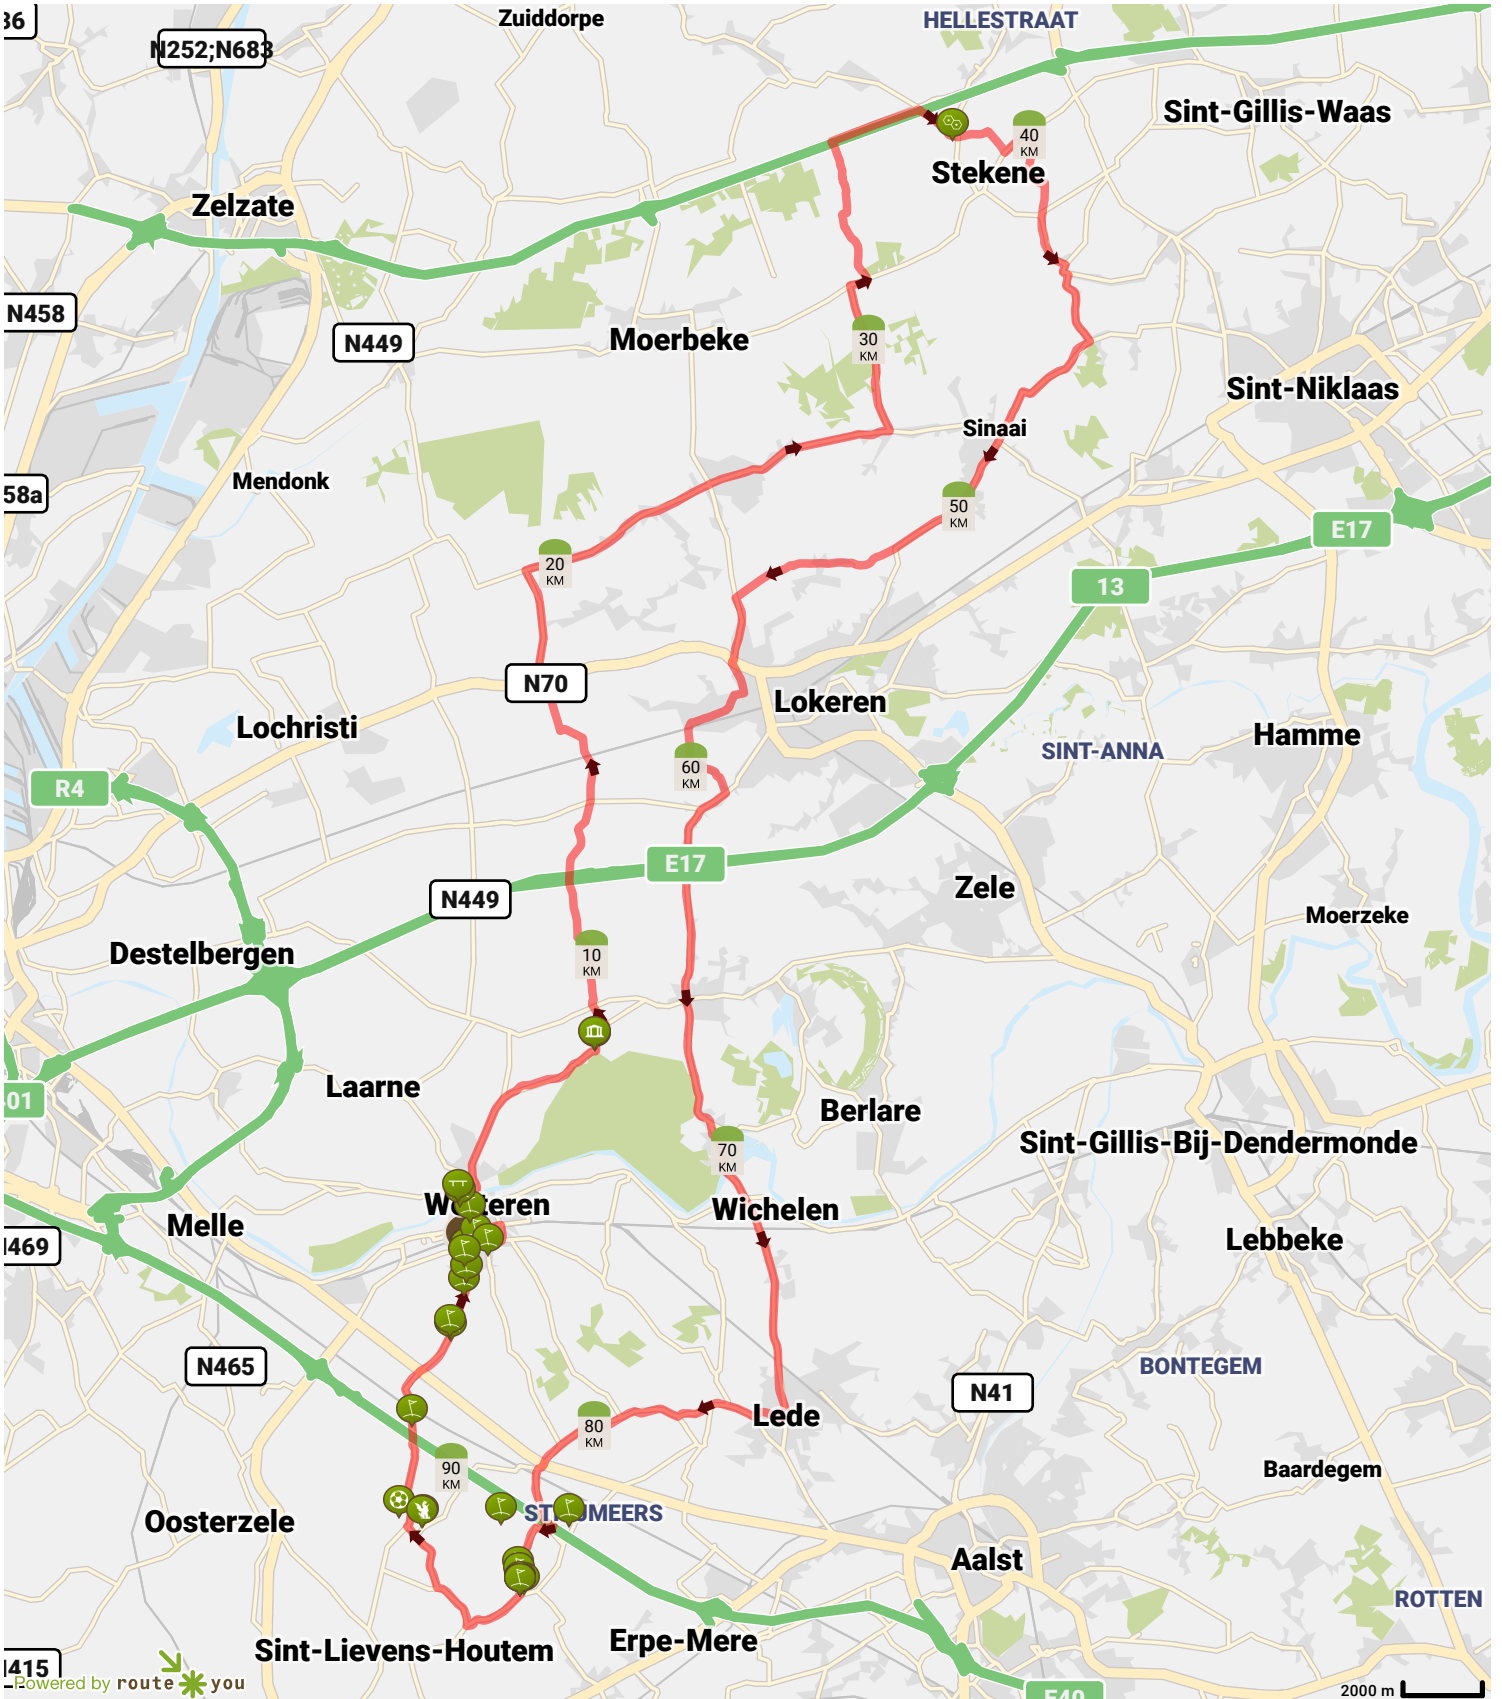

Sinaai AB Rit

Author: HappyD

Length: 95.47 km

Ascent: 207 m

difficulty level: 5/10

Massemsesteenweg, N462, Wetteren, Belgium

Massemsesteenweg, N462, Wetteren, Belgium

Powered by route you

Map Data: © OpenStreetMap Contributors; Cartography: © RouteYou