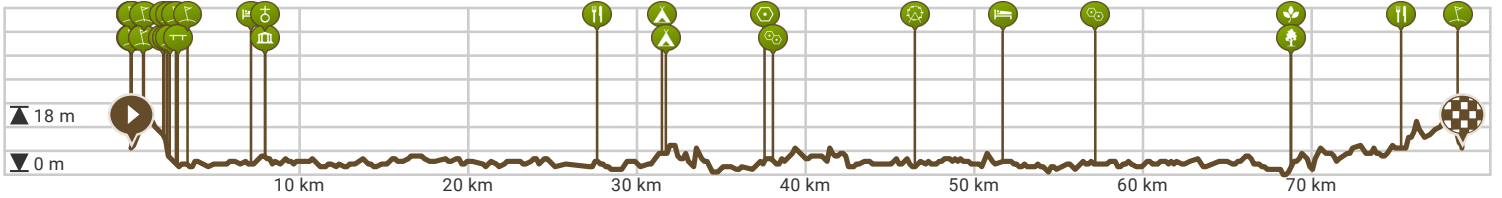

Sinaai C Rit

Author: HappyD

- Length: 78.83 km
- Ascent: 132 m
- difficulty level: 4/10

KWATERSCHOT
Powered by route you