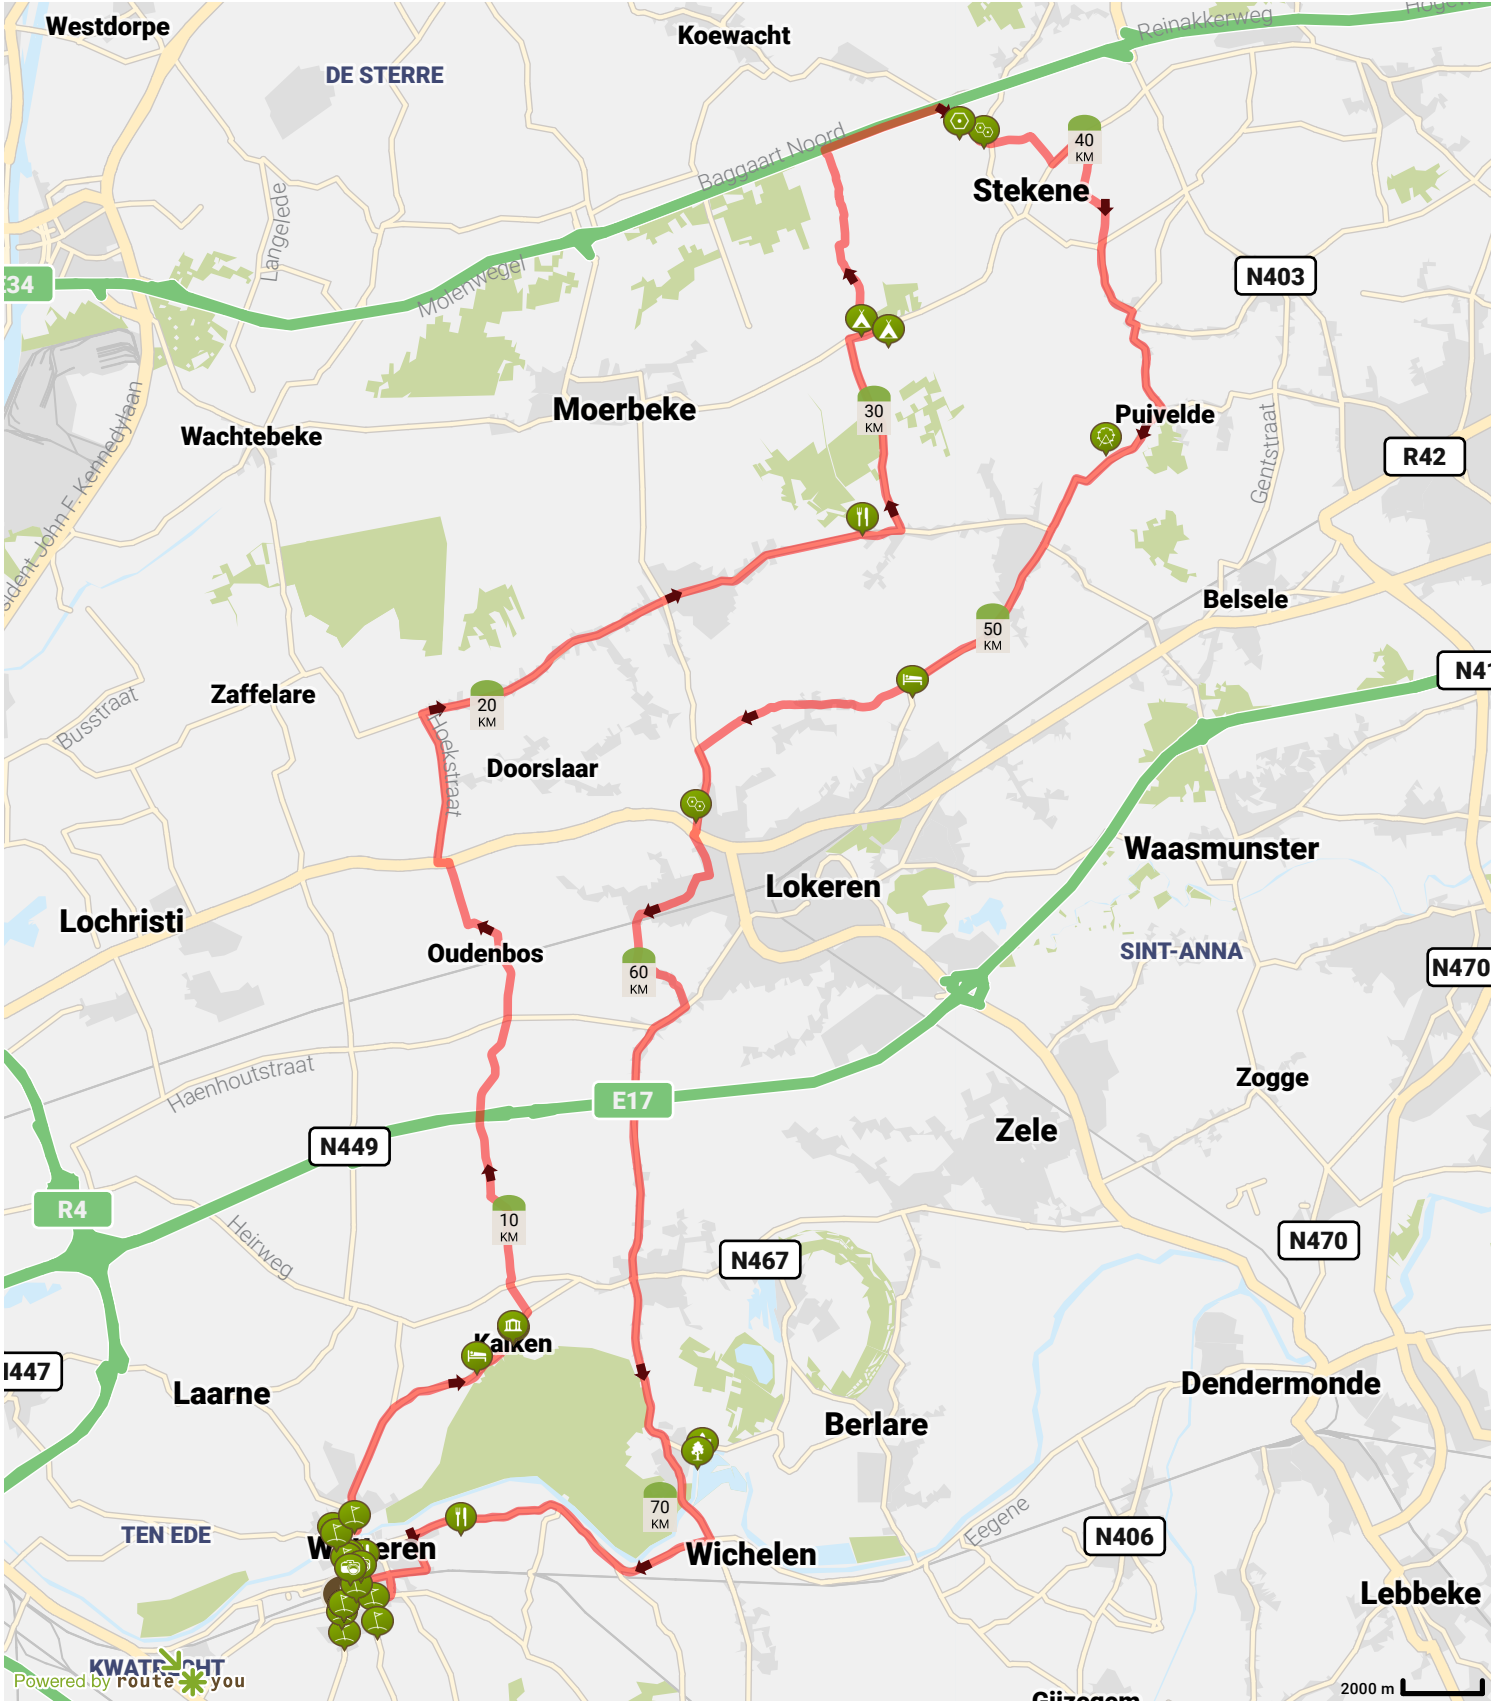

Sinaai C Rit

Author: HappyD

- Length: 78.83 km
- Ascent: 132 m
- difficulty level: 4/10

KWATERSCHOT
Powered by route you