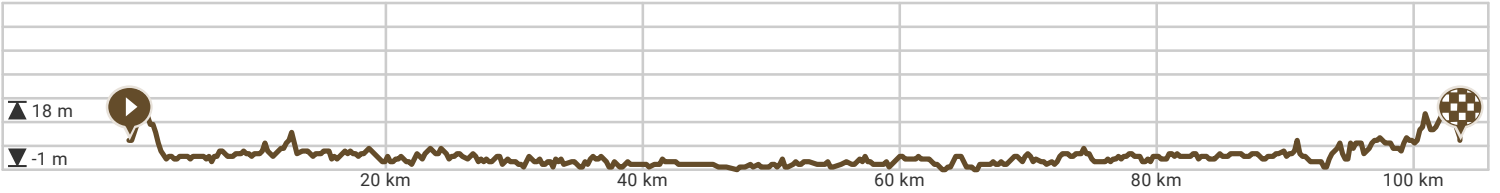

XXX HOLLAND AB WEGOMLEIDING XXX

- Length: 103.5 km
- Ascent: 192 m
- difficulty level: 6/10

Powered by route you

Map Data: © OpenStreetMap Contributors; Cartography: © RouteYou