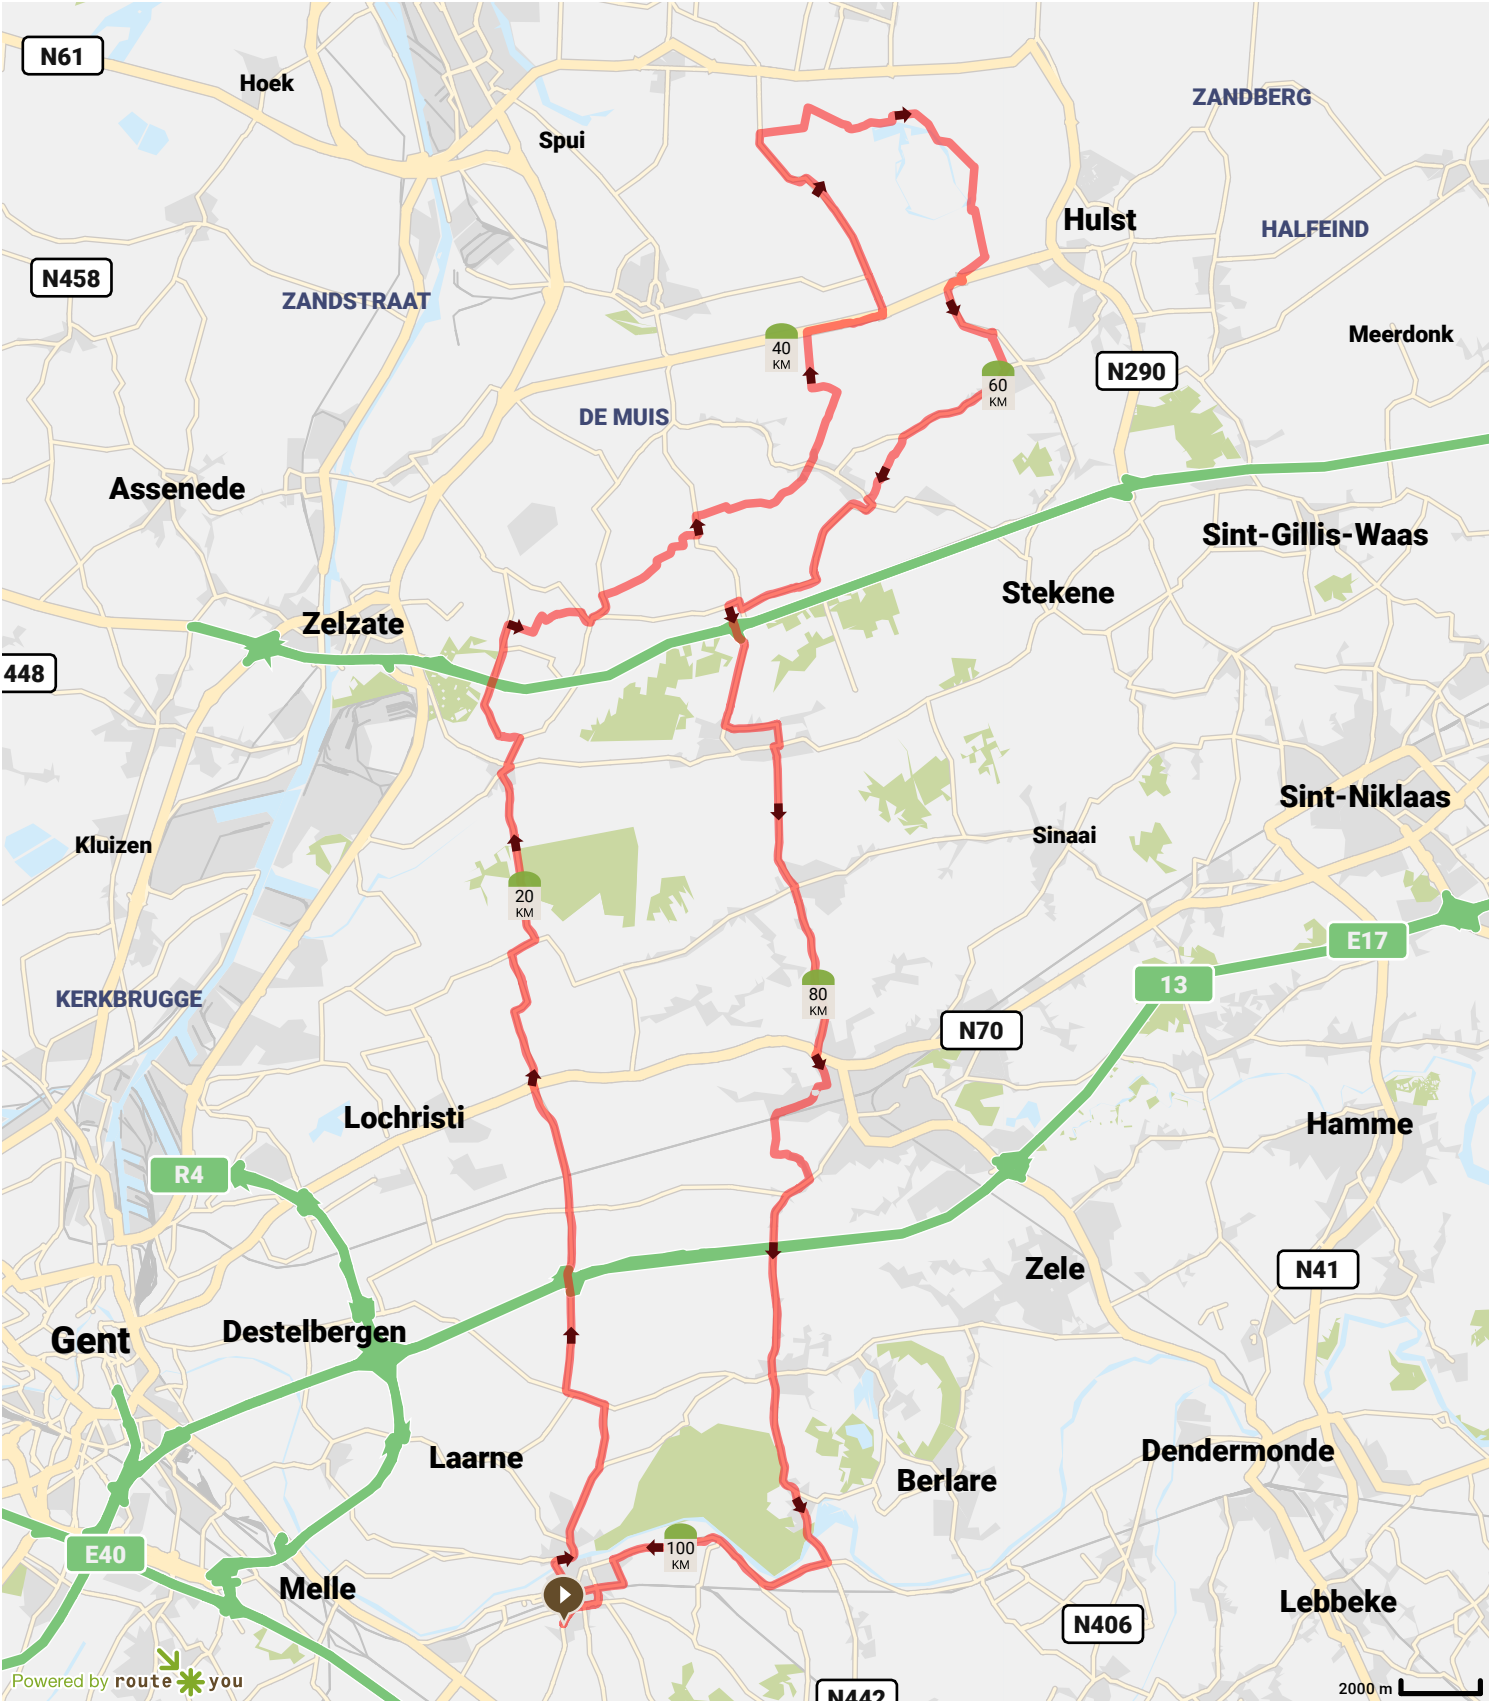

XXX HOLLAND AB WEGOMLEIDING XXX

- Length: 103.5 km
- Ascent: 192 m
- difficulty level: 6/10

Powered by route you

Map Data: © OpenStreetMap Contributors; Cartography: © RouteYou