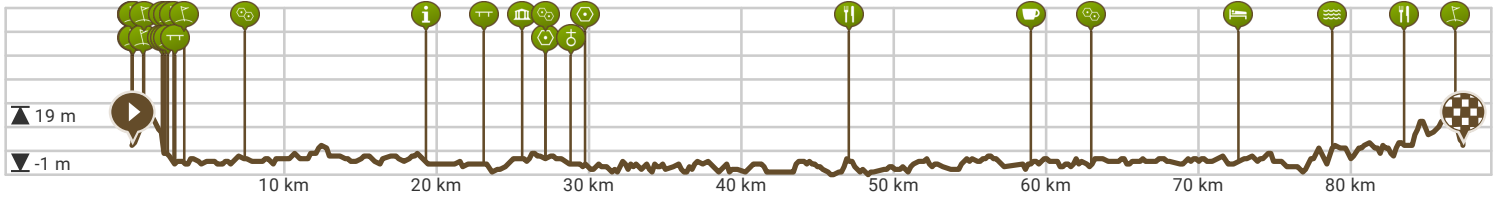

# XXX HOLLAND CD WEGOMLEGGING XXX

View on mobile

By HappyD

Length: 87.27 km

Ascent: 159 m

difficulty level: 4/10

Massemsesteenweg, N462, Wetteren, Belgium

Massemsesteenweg, N462, Wetteren, Belgium