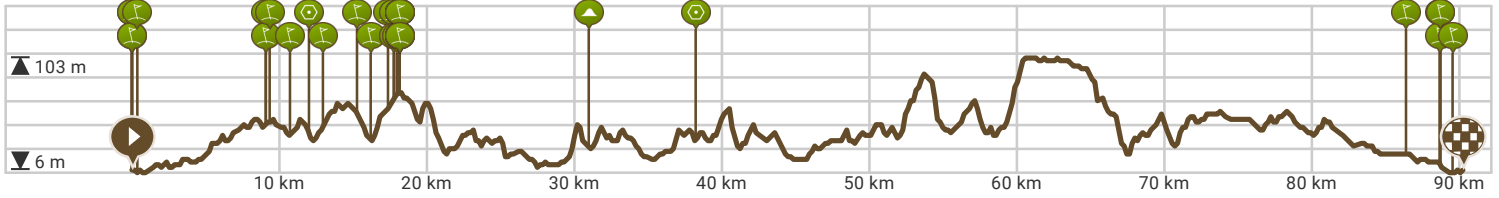

# XXXX Bever wegomlegging AB XXXX

View on mobile

By HappyD

Length: 90.15 km  
 Ascent: 614 m  
 difficulty level: 7/10

Masmessesteenweg, N462, Wetteren, Belgium  
 Masmessesteenweg, N462, Wetteren, Belgium