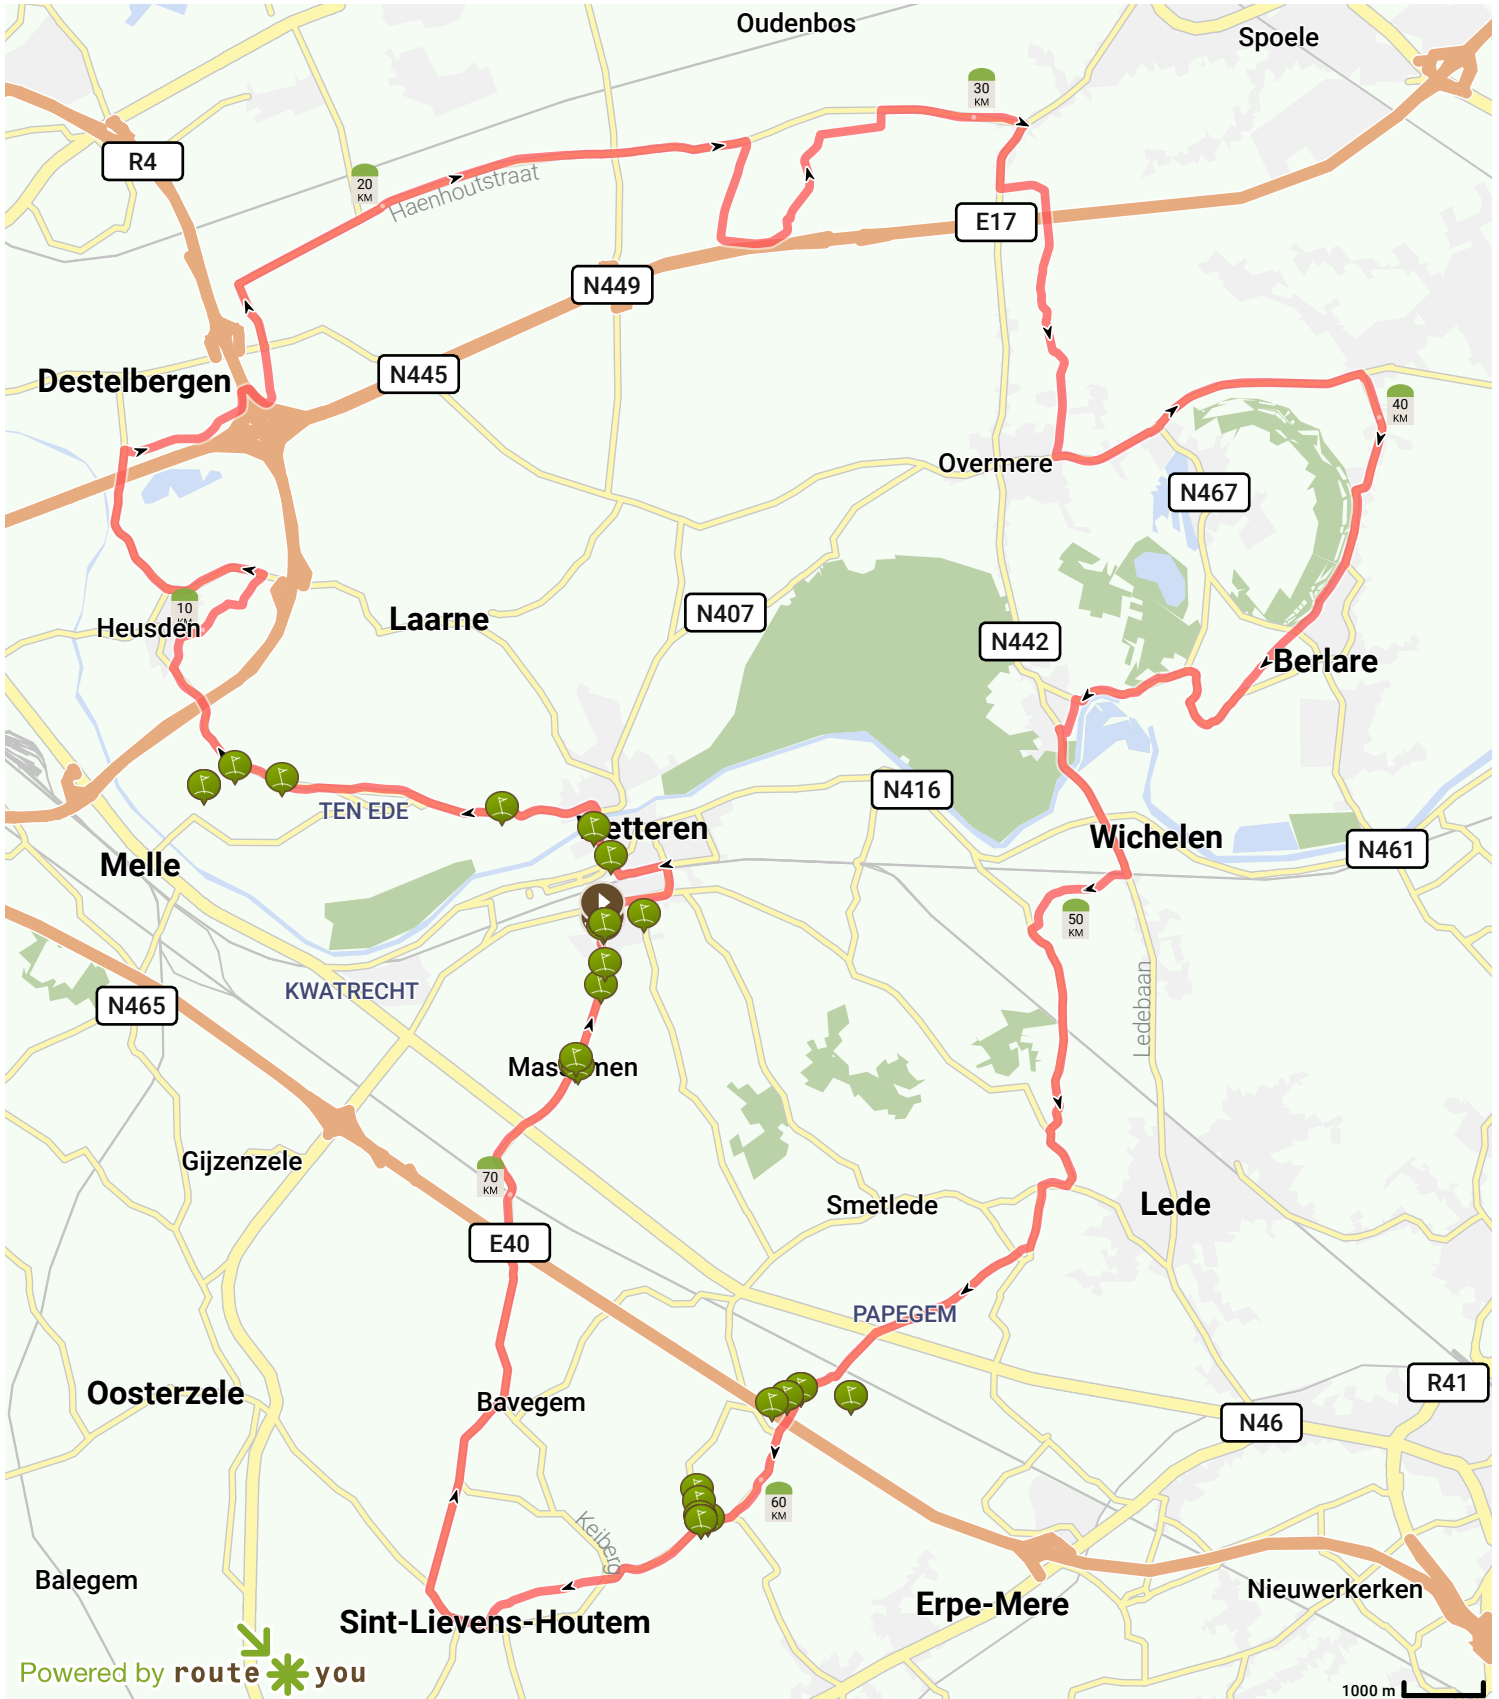

XXXX Lokeren CD wegomlegging XXXX

View on mobile

By HappyD

Length: 73.53 km
Ascent: 205 m
difficulty level: 5/10

Molenweg (T213), Wetteren, Belgium
Roosbroeklaan, Wetteren, Belgium

Powered by route you

Map Data: © OpenStreetMap Contributors; Cartography: © RouteYou

1000 m