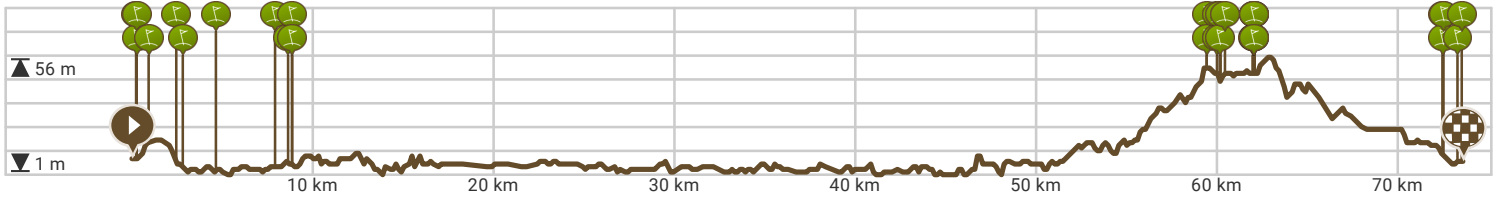

XXXX Lokeren CD wegomlegging XXXX

View on mobile

By HappyD

Length: 73.53 km
Ascent: 205 m
difficulty level: 5/10

Molenweg (T213), Wetteren, Belgium
Roosbroeklaan, Wetteren, Belgium

Powered by route you

Map Data: © OpenStreetMap Contributors; Cartography: © RouteYou

1000 m