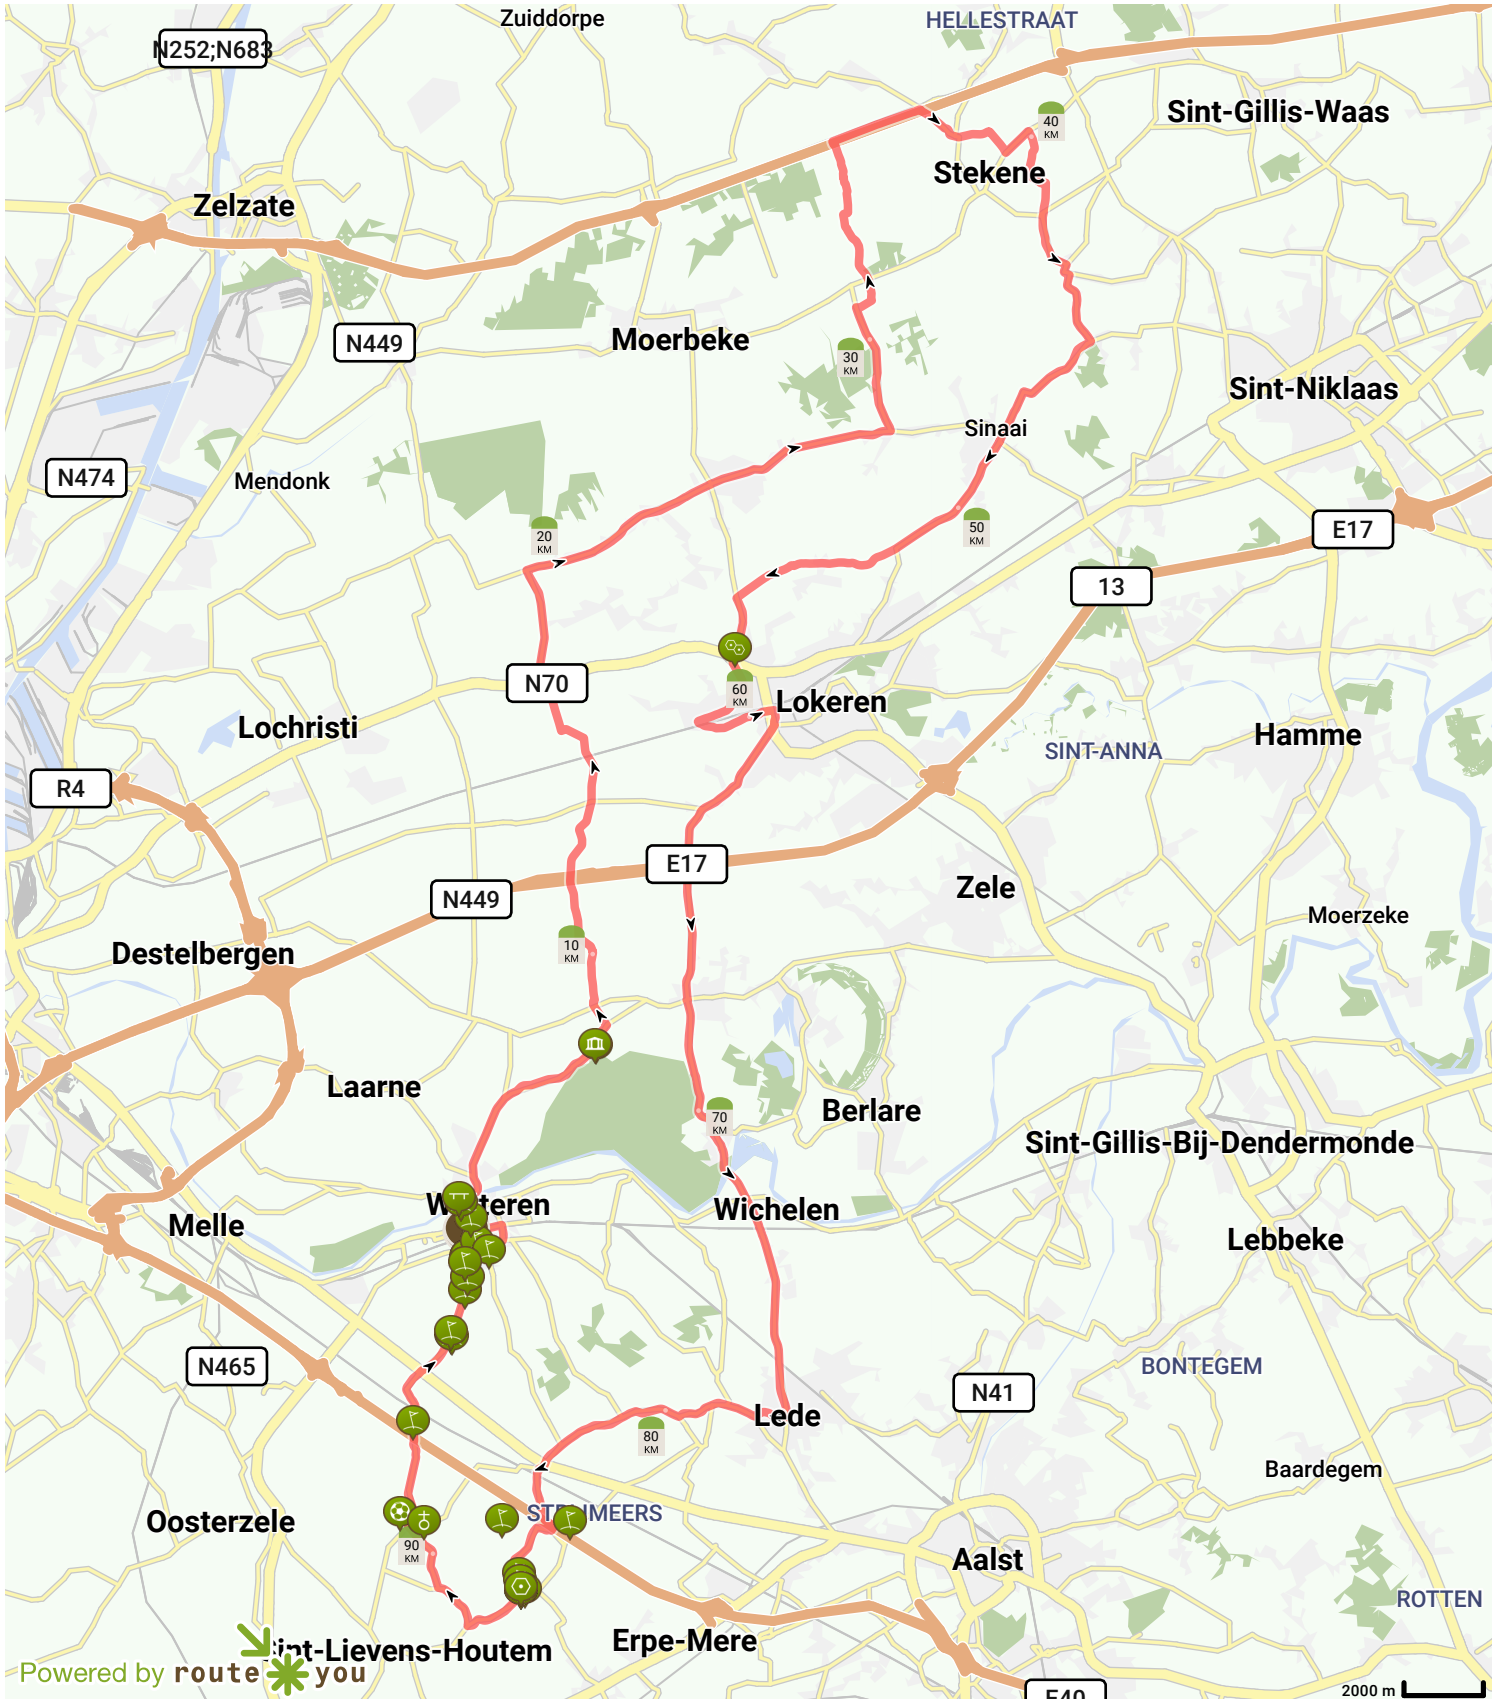

XXXX Sinaai AB Wegomlegging XXXX

View on mobile

By HappyD

Length: 97.09 km

Ascent: 213 m

difficulty level: 5/10

Massemssteenweg, N462, Wetteren, Belgium

Massemssteenweg, N462, Wetteren, Belgium

Powered by route you

Map Data: © OpenStreetMap Contributors; Cartography: © RouteYou