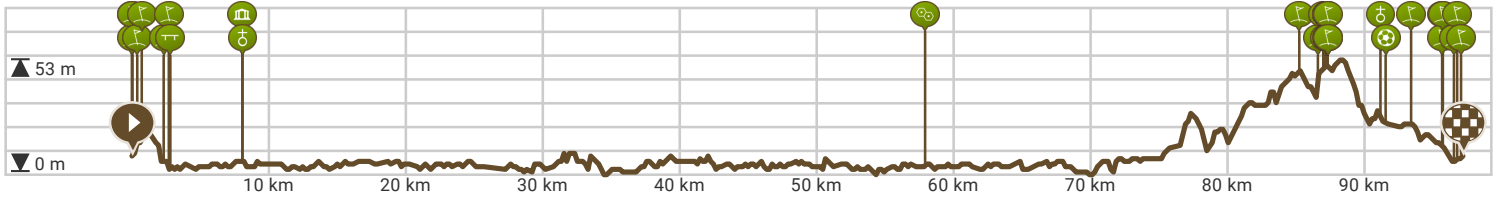

XXXX Sinaai AB Wegomlegging XXXX

View on mobile

By HappyD

Length: 97.09 km

Ascent: 213 m

difficulty level: 5/10

Massemssteenweg, N462, Wetteren, Belgium

Massemssteenweg, N462, Wetteren, Belgium