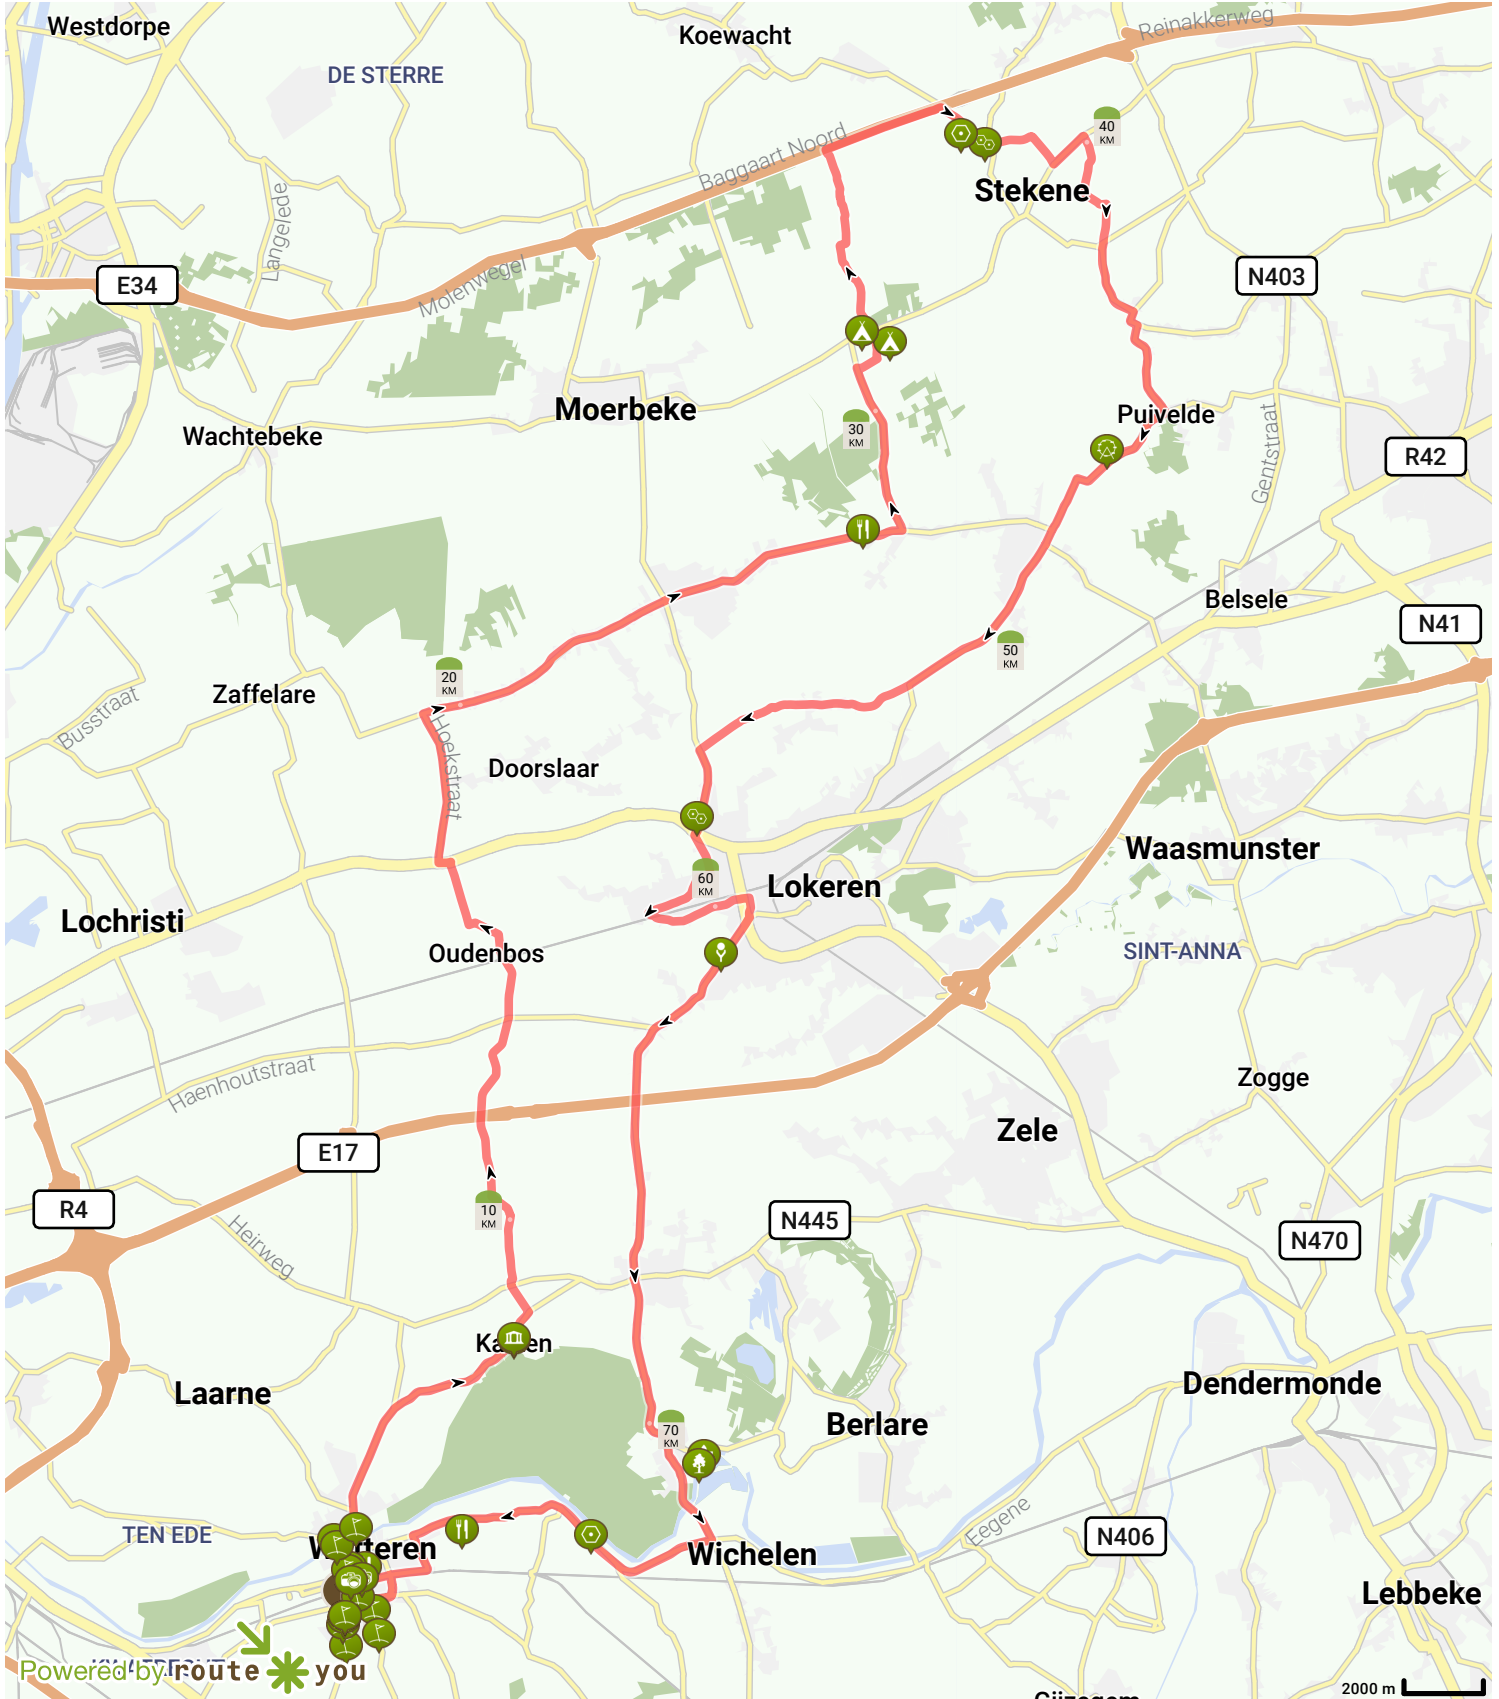

XXXX Sinaai CD Wegomlegging XXXX

View on mobile

By HappyD

Length: 80.45 km

Ascent: 139 m

difficulty level: 4/10

Massemsesteenweg, N462, Wetteren, Belgium

Massemsesteenweg, N462, Wetteren, Belgium

Powered by route you

Map Data: © OpenStreetMap Contributors; Cartography: © RouteYou