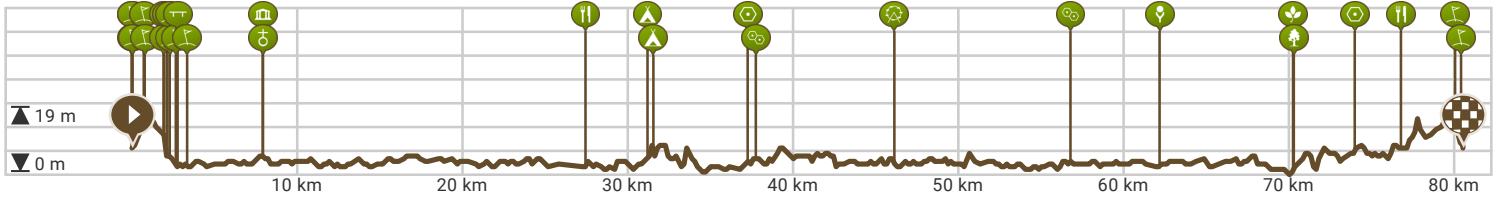

XXXX Sinaai CD Wegomlegging XXXX

View on mobile

By HappyD

Length: 80.45 km

Ascent: 139 m

difficulty level: 4/10

Massemsesteenweg, N462, Wetteren, Belgium

Massemsesteenweg, N462, Wetteren, Belgium