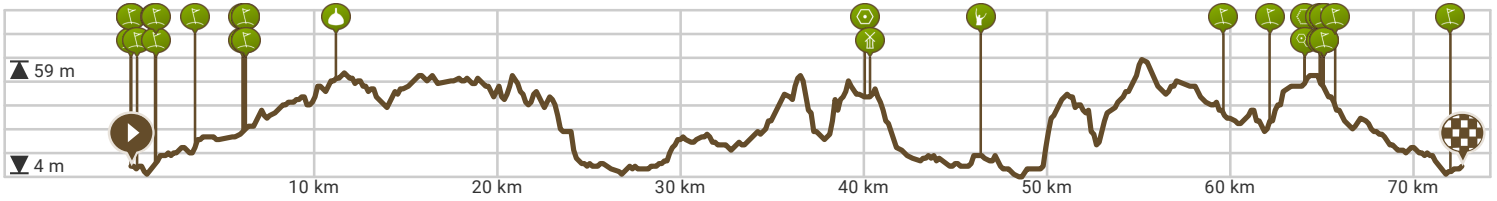

Nokere D

By HappyD

Length: 72.57 km

Ascent: 299 m

difficulty level: 5/10

Massemsesteenweg, N462, Wetteren, Belgium

Massemsesteenweg, N462, Wetteren, Belgium

View on mobile