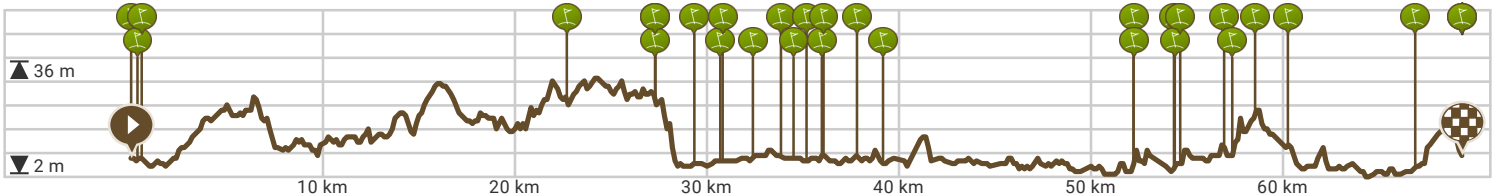

Nazareth CD

View on mobile

By HappyD

- Length: 69.25 km
- Ascent: 227 m
- difficulty level: 5/10

- Massemsesteenweg, N462, Wetteren, Belgium
- Massemsesteenweg, N462, Wetteren, Belgium

Powered by route you