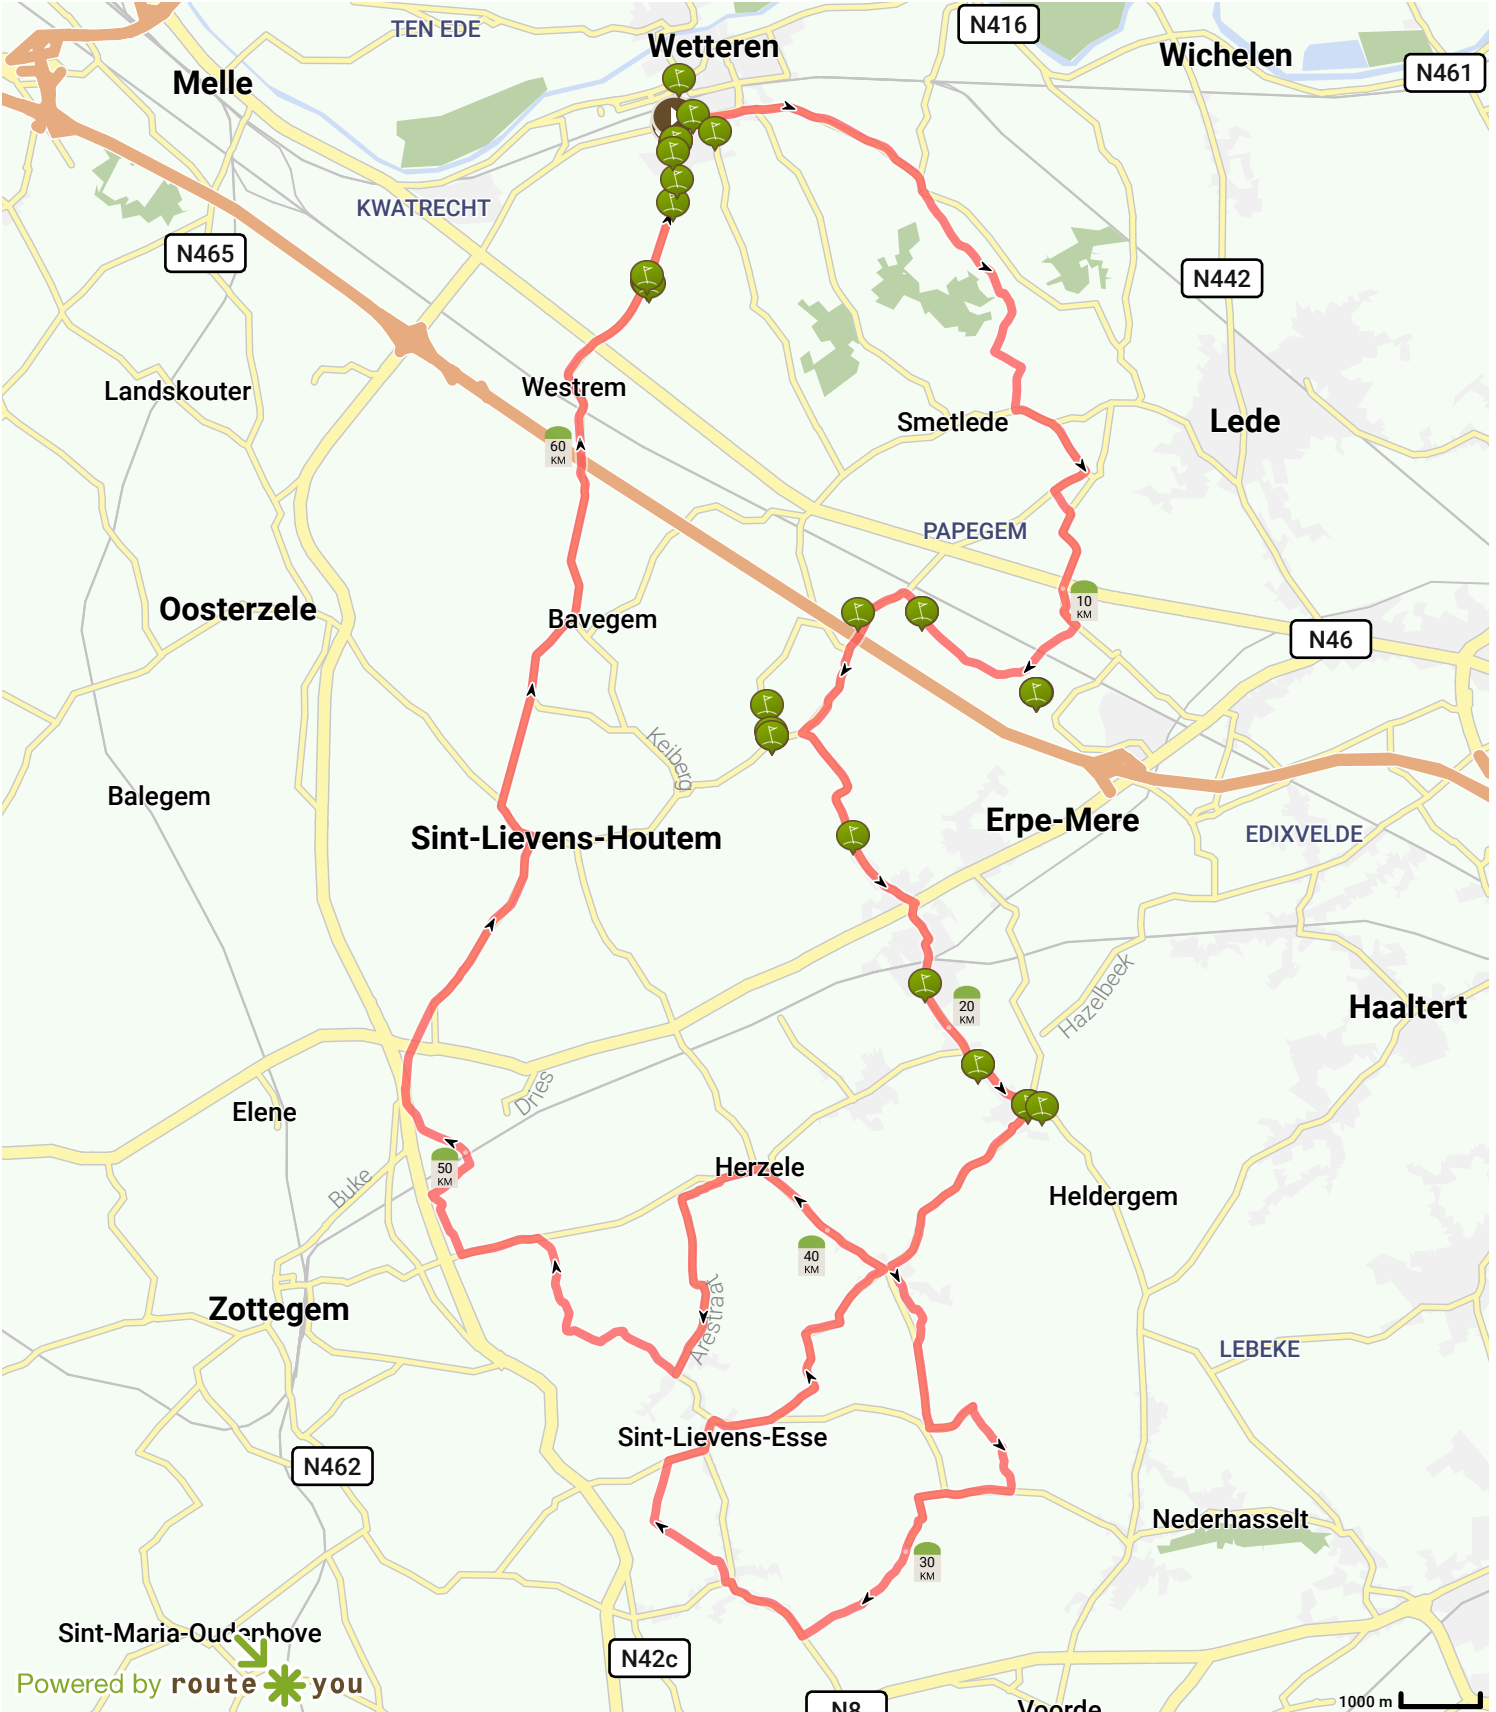

Steenhuize D

View on mobile

By HappyD

Length: 63.97 km

Ascent: 347 m

difficulty level: 5/10

Massemssteenweg, N462, Wetteren, Belgium

Massemssteenweg, N462, Wetteren, Belgium

Powered by route you

Map Data: © OpenStreetMap Contributors; Cartography: © RouteYou