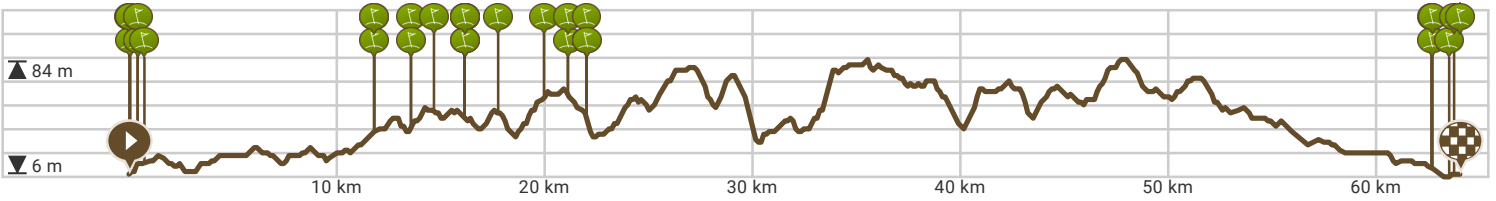

Steenhuize D

View on mobile

By HappyD

Length: 63.97 km

Ascent: 347 m

difficulty level: 5/10

Massemssteenweg, N462, Wetteren, Belgium

Massemssteenweg, N462, Wetteren, Belgium