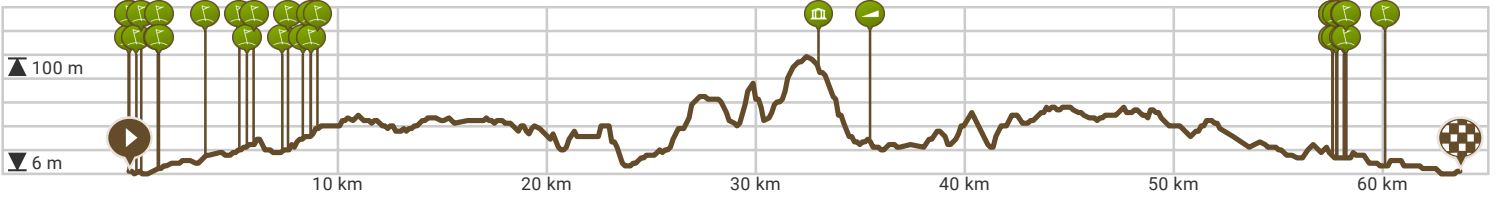

# Zegelsem D

View on mobile

By HappyD

Length: 63.63 km

Ascent: 363 m

difficulty level: 5/10

Massemssteenweg, N462, Wetteren, Belgium

Massemssteenweg, N462, Wetteren, Belgium