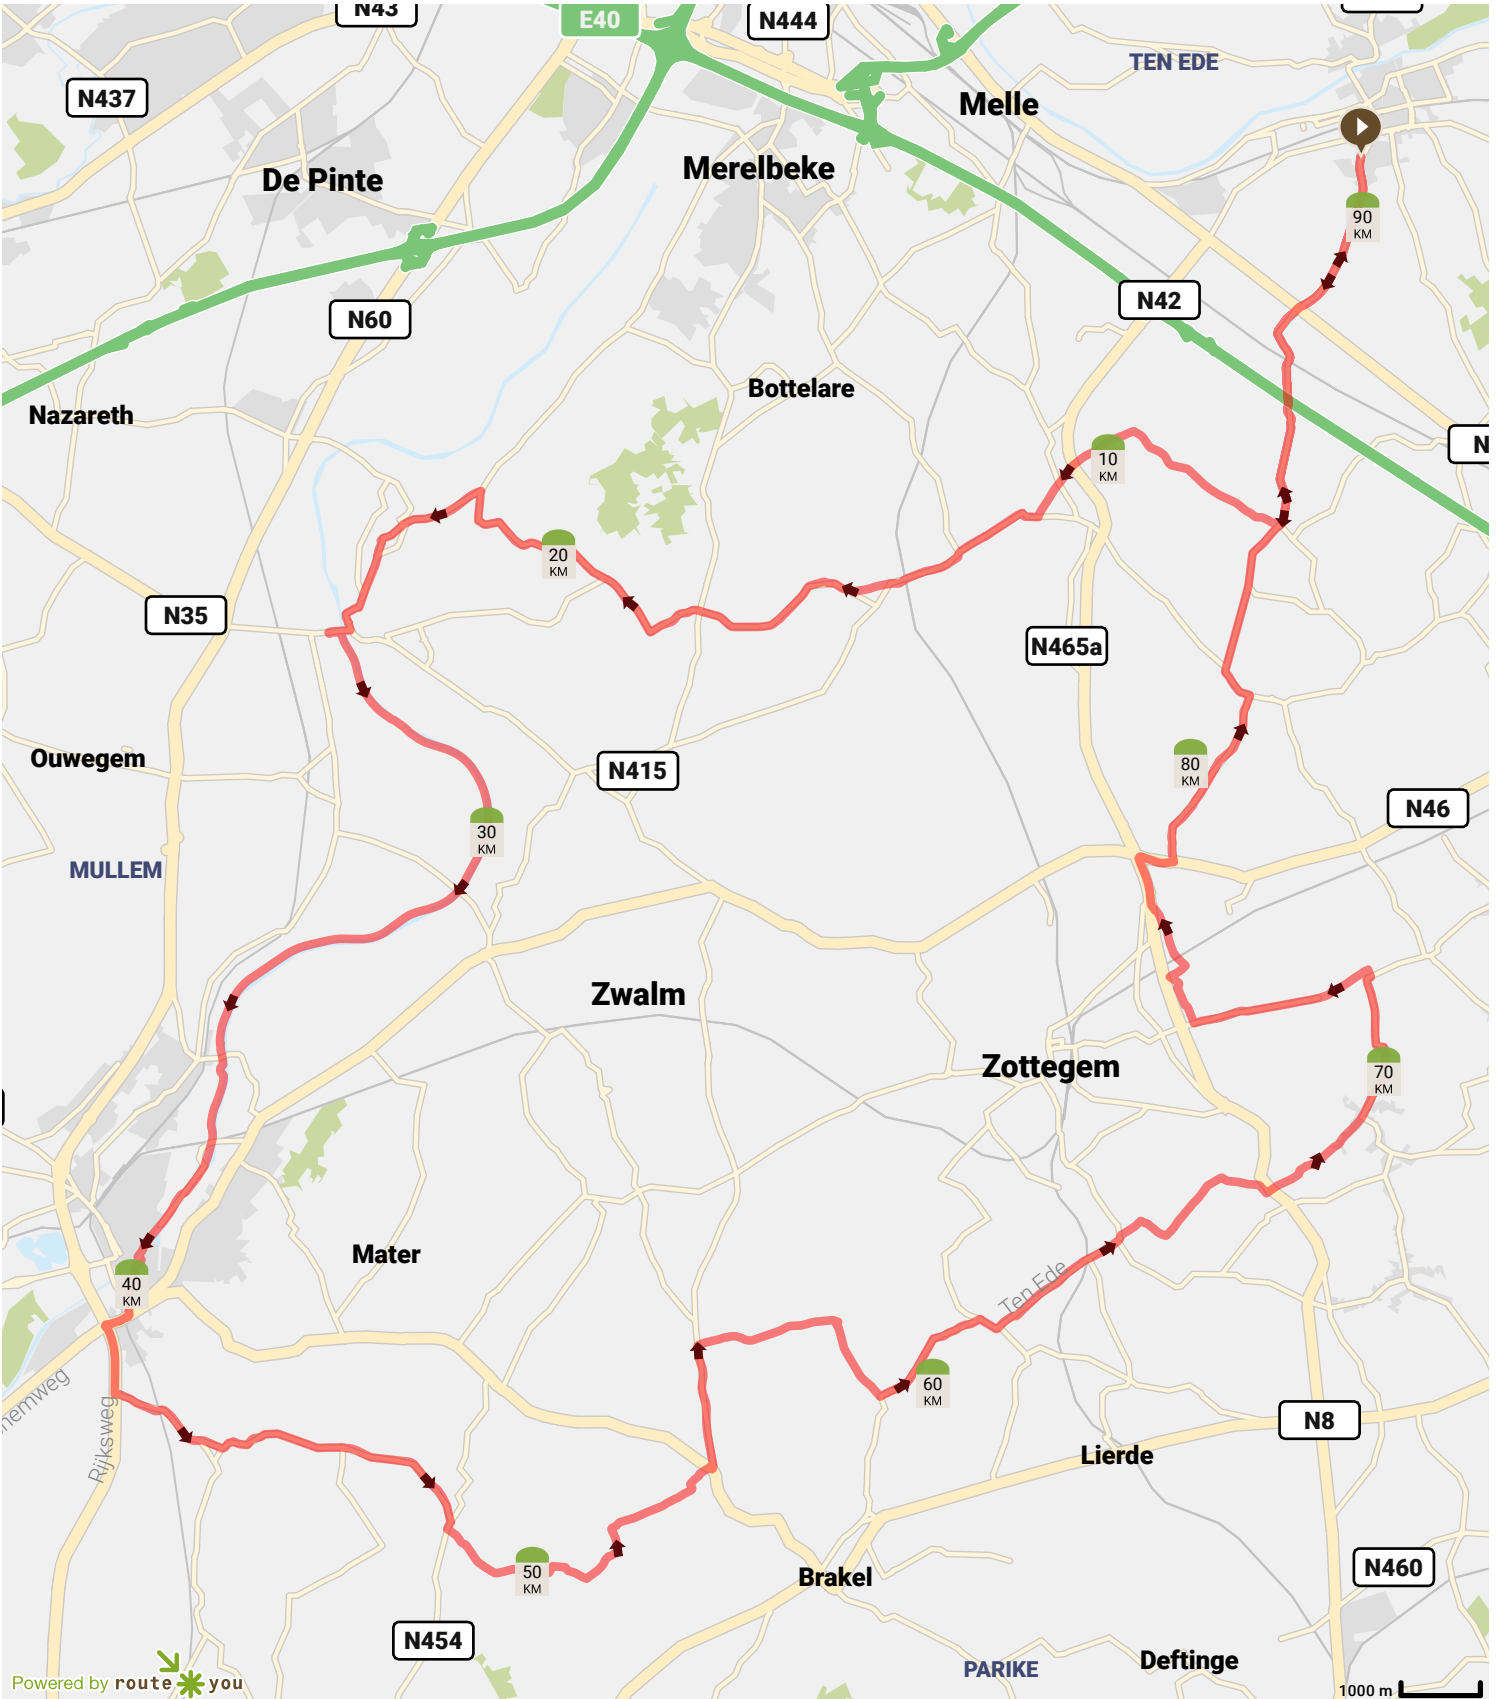

# SCHORISSE AB

- Length: 90.61 km
- Ascent: 431 m
- difficulty level: 7/10

Powered by route you

Map Data: © OpenStreetMap Contributors; Cartography: © RouteYou

1000 m