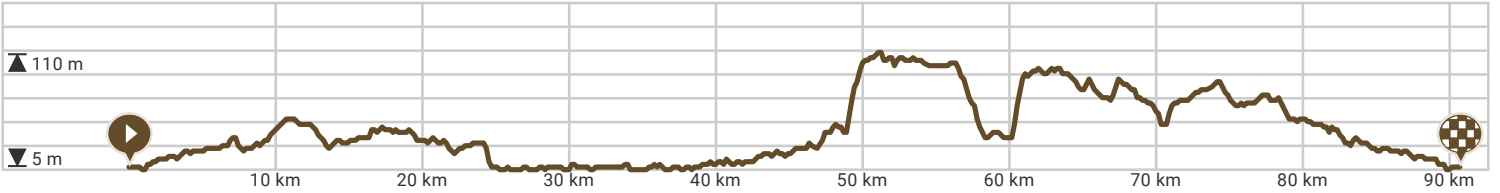

# SCHORISSE AB

- Length: 90.61 km
- Ascent: 431 m
- difficulty level: 7/10

Powered by route you

Map Data: © OpenStreetMap Contributors; Cartography: © RouteYou

1000 m